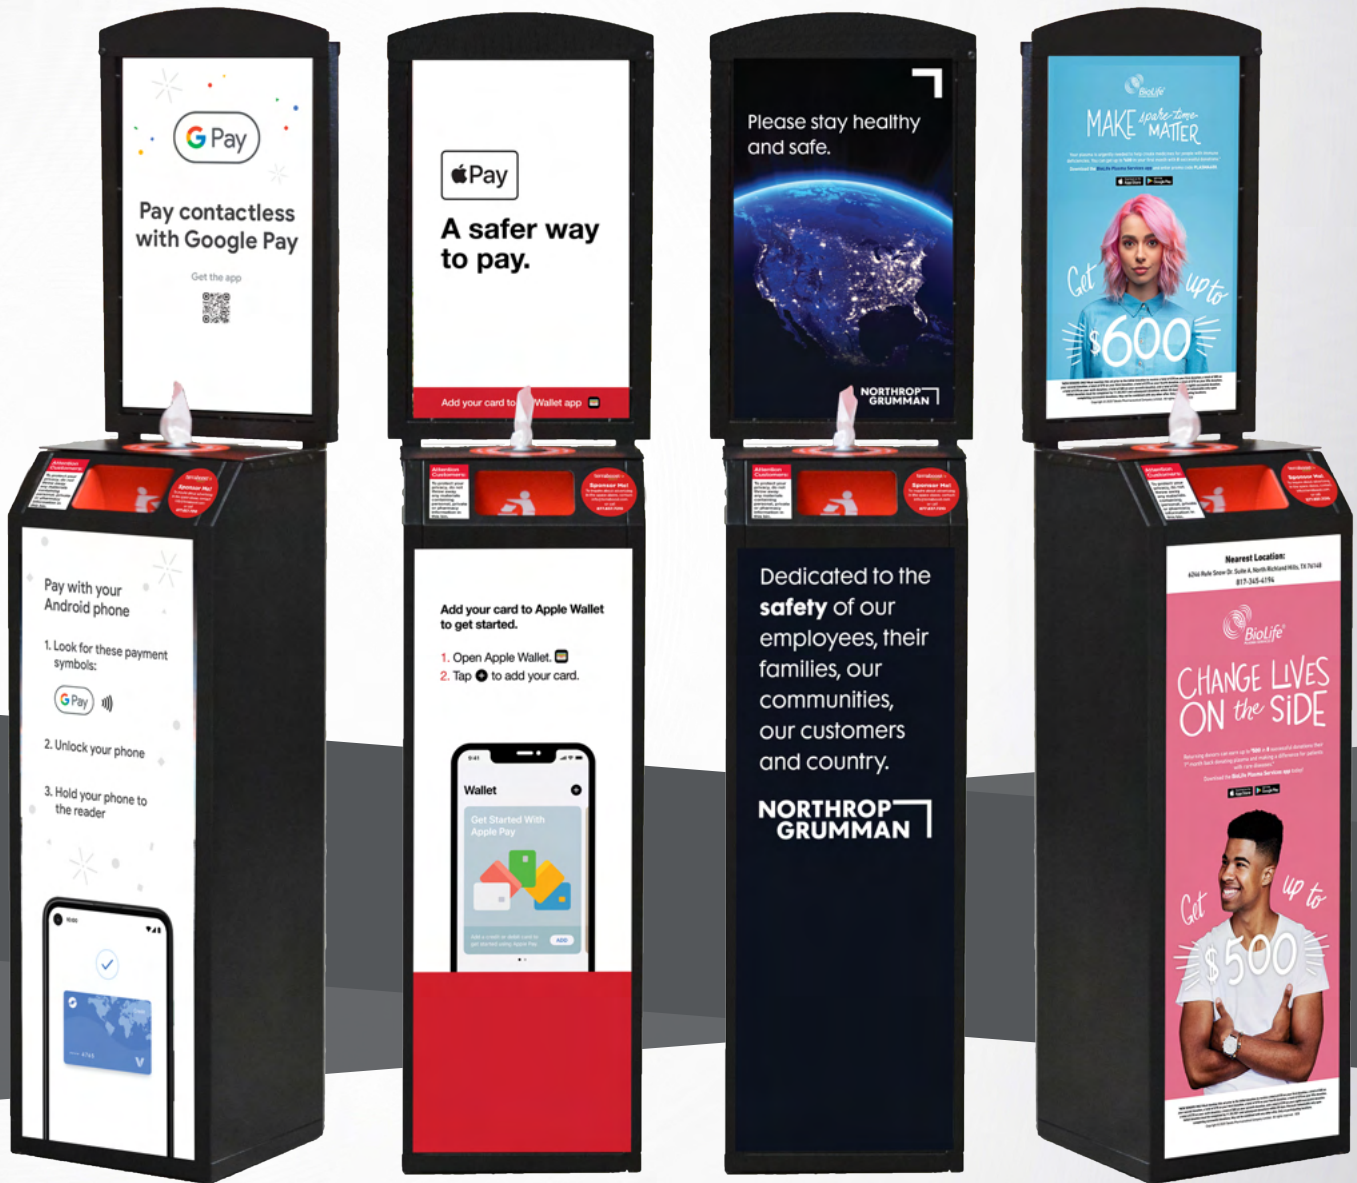

PREMIUM COMBO

real-life application