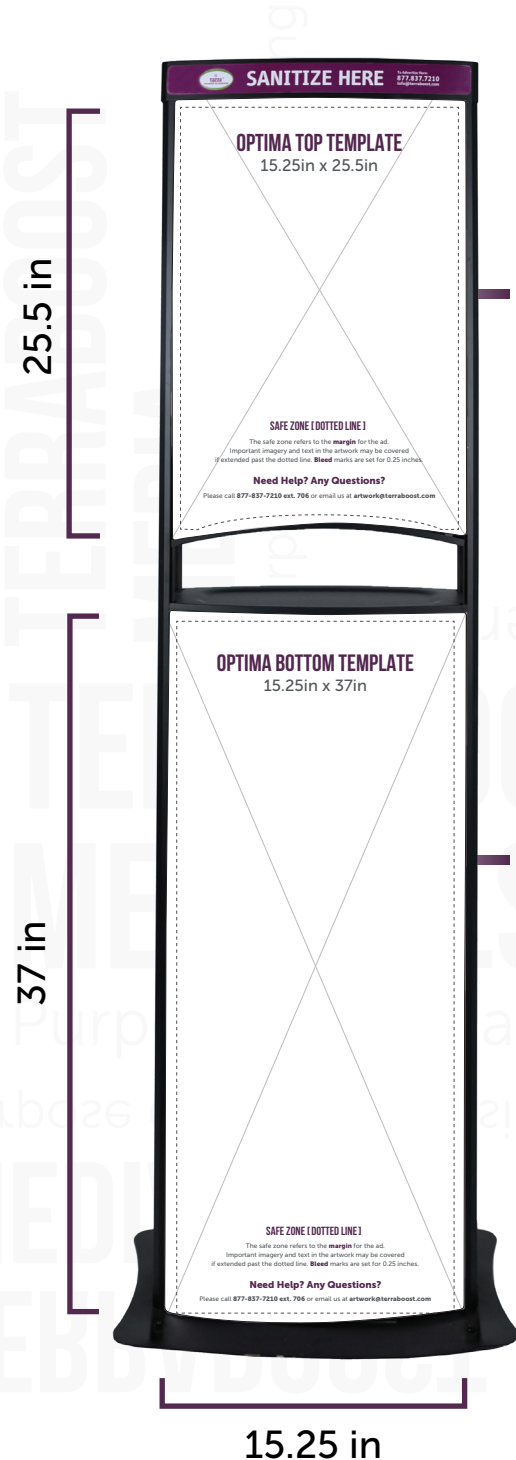

GETTING TO KNOW YOUR

Optima Kiosk

TOP BOARD

15.25" x 25.5"

The main message should be large and on the top ad space with supporting content on the bottom.

BOTTOM BOARD

15.25" x 37"

Although the bottom ad space is larger, the majority of customers will not bend down to read. Avoid lengthy text on this ad space.

NOT VISIBLE

OPTIMA TOP TEMPLATE

15.25in x 25.5in

SAFE ZONE [DOTTED LINE]

The safe zone refers to the **margin** for the ad. Important imagery and text in the artwork may be covered if extended past the dotted line. **Bleed** marks are set for 0.25 inches.

Need Help? Any Questions?

Please call **877-837-7210 ext. 706** or email us at artwork@terraboost.com

OPTIMA BOTTOM TEMPLATE

15.25in x 37in

SAFE ZONE [DOTTED LINE]

The safe zone refers to the **margin** for the ad.
Important imagery and text in the artwork may be covered
if extended past the dotted line. **Bleed** marks are set for 0.25 inches.