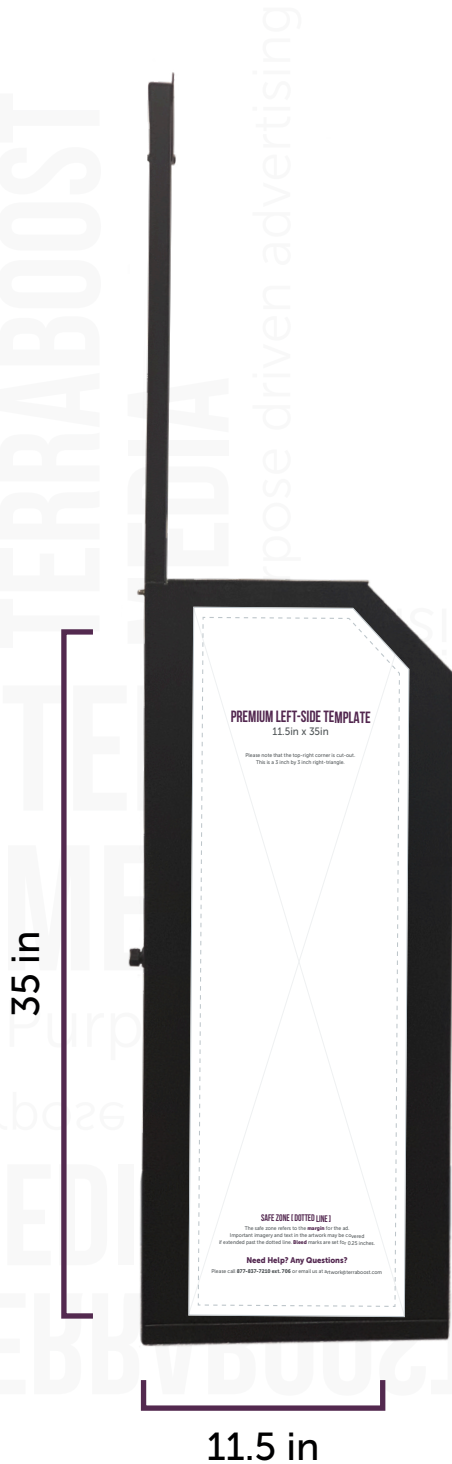

GETTING TO KNOW YOUR

Premium Kiosk: Left-Side

LEFT SIDE MAGNET 11.5" x 35"

Please note that the top-right corner is cut-out.
This is a 3 inch by 3 inch right-triangle.

PREMIUM LEFT-SIDE TEMPLATE

11.5in x 35in

Please note that the top-right corner is cut-out.
This is a 3 inch by 3 inch right-triangle.

SAFE ZONE [DOTTED LINE]

The safe zone refers to the **margin** for the ad.
Important imagery and text in the artwork may be covered
if extended past the dotted line. **Bleed** marks are set for 0.25 inches.