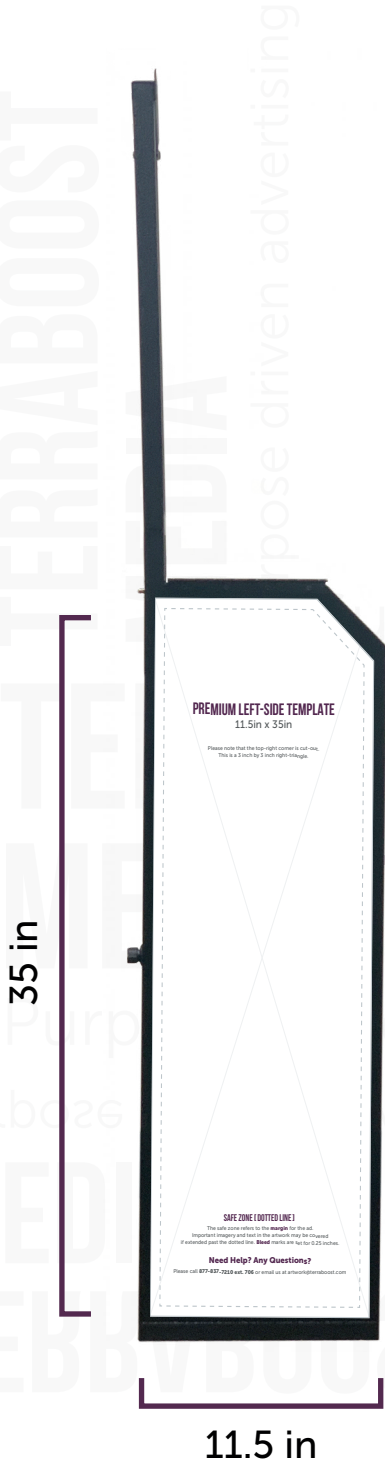

## Premium Mini Kiosk: Left-Side

## LEFT SIDE MAGNET

11.5" x 35"

Please note that the top-right corner is cut-out.  
This is a 3 inch by 3 inch right-triangle.

## 11.5in x 35in

Please note that the top-right corner is cut-out.  
This is a 3 inch by 3 inch right-triangle.

### SAFE ZONE [ DOTTED LINE ]

The safe zone refers to the **margin** for the ad.  
Important imagery and text in the artwork may be covered  
if extended past the dotted line. **Bleed** marks are set for 0.25 inches.