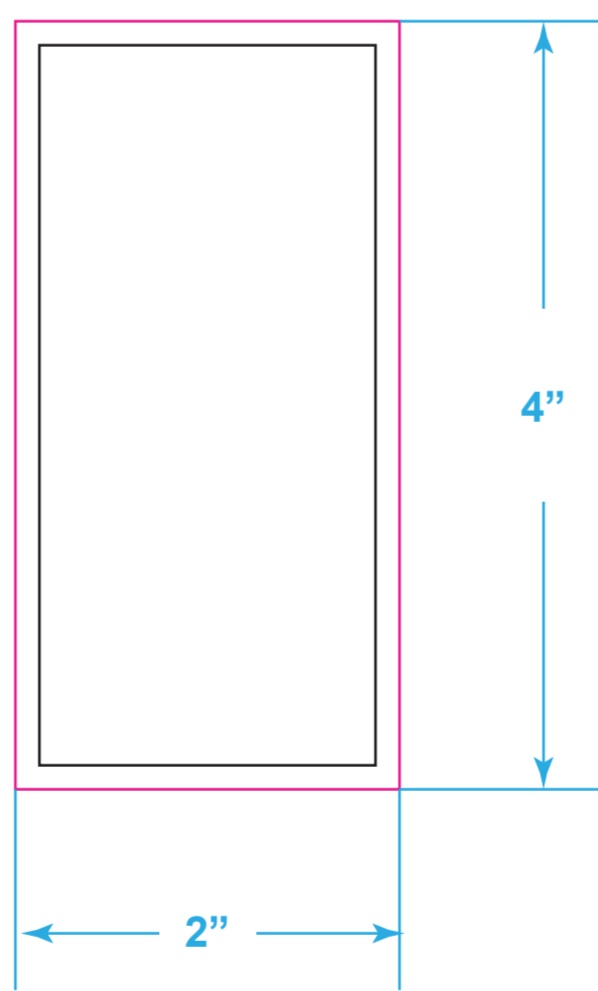

TRIM
This is the actual cut of the final design

BLEED

TO SUBMIT ARTWORK

Please email artwork@terraboost.com requesting your user name and password to access the secure FTP site. Your account information and instructions will then be automatically emailed to you.

3.36"

8.49"

3.36"